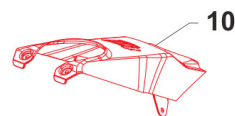

RED-DREAM
RED DREAM LIMITED Ed MY 22/25

RED DREAM 2T SM

RED
DREAM

2S | 2T
EN