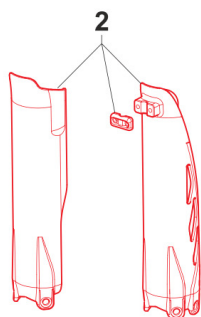

RED-DREAM
RED DREAM LIMITED Ed MY 22/25

RED DREAM 2T SM

RED
DREAM

2S | 2T
EN